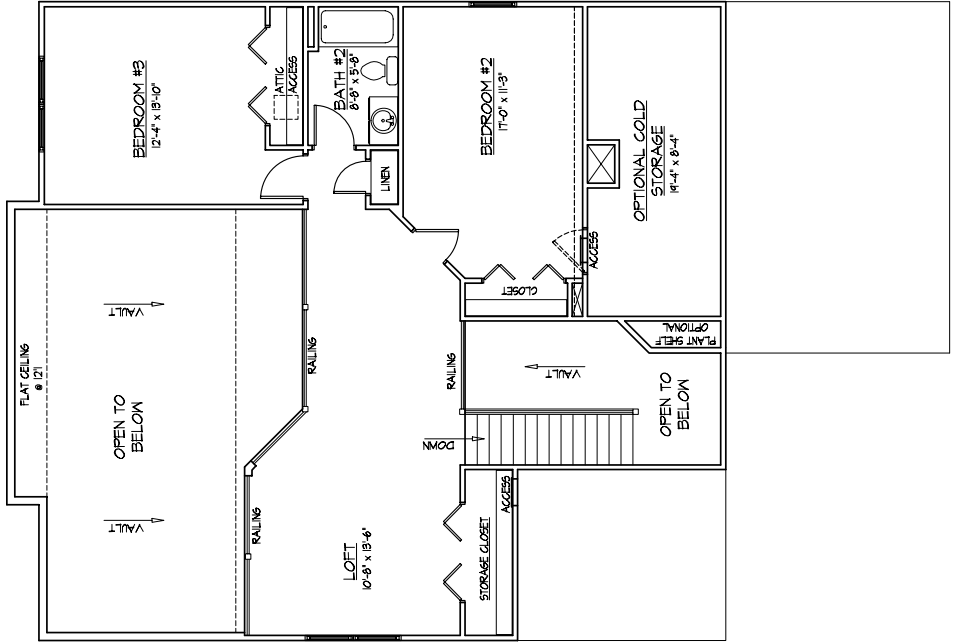

WATERSIDE CROSSINGS

The Princeton

www.kopf.net

420 Avon Belden Road • Avon Lake, Ohio 44012 • (440) 933-6908 • (440) 871-8234

The Princeton

FIREPLACE OPTION

420 Avon Belden Road
 Avon Lake, Ohio 44012
 (440) 933-6908 • (440) 871-8234

Room sizes are approximate. Prices, floorplans, specifications and materials used are subject to change without notice. Elevations are artists renderings. Product development is an on-going process and future homes may show design changes. Please see the project sales manager for details.