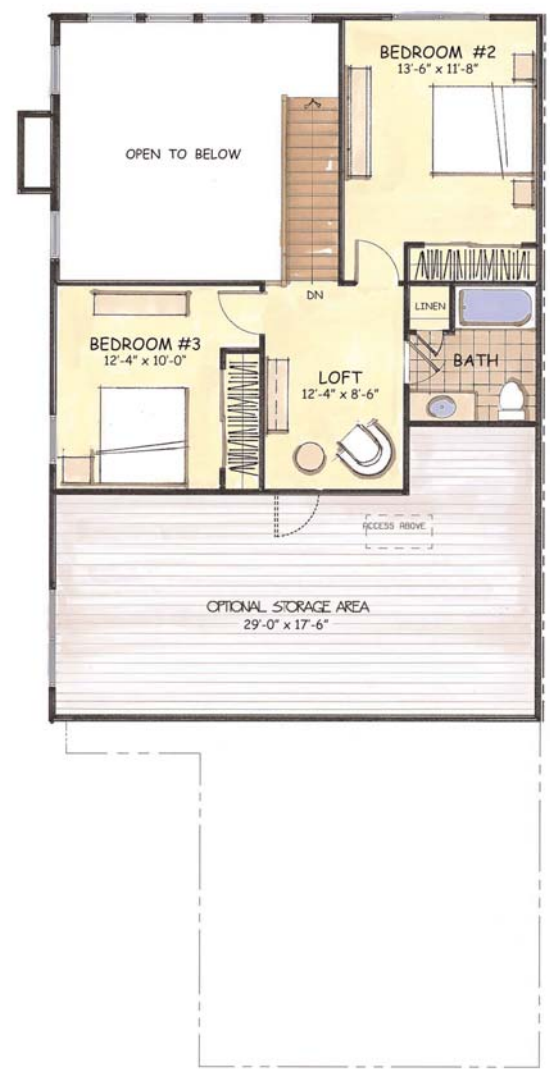

Forest Brook of Westlake

optional sunroom

The Dove Tree-1800

KOPF
 BUILDERS
www.kopf.net

420 Avon Belden Road
 Avon Lake, Ohio 44012
 (440) 933-6908 • (440) 871-8234

All information herein was accurate at the time of publication. In order to maintain the high degree of quality and incorporate improvements with greater facility and economy, Kopf Builders reserves the right to make changes in price, specifications, or materials or to change or discontinue models without notice or obligation. Floor plan dimensions are approximate. Renderings are artist's conception. We have successfully and will continue to protect our copyright. 11/29/04