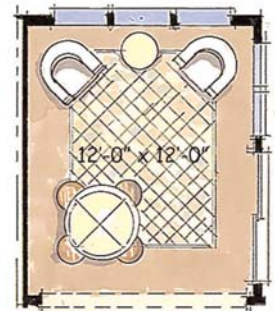

Forest Brook of Westlake

optional sunroom

The Evergreen -1910

KOPF
BUILDERS
www.kopf.net

420 Avon Belden Road
Avon Lake, Ohio 44012
(440) 933-6908 • (440) 871-8234

All information herein was accurate at the time of publication. In order to maintain the high degree of quality and incorporate improvements with greater facility and economy, Kopf Builders reserves the right to make changes in price, specifications, or materials or to change or discontinue models without notice or obligation. Floor plan dimensions are approximate. Renderings are artist's conception. We have successfully and will continue to protect our copyright. 11/29/04