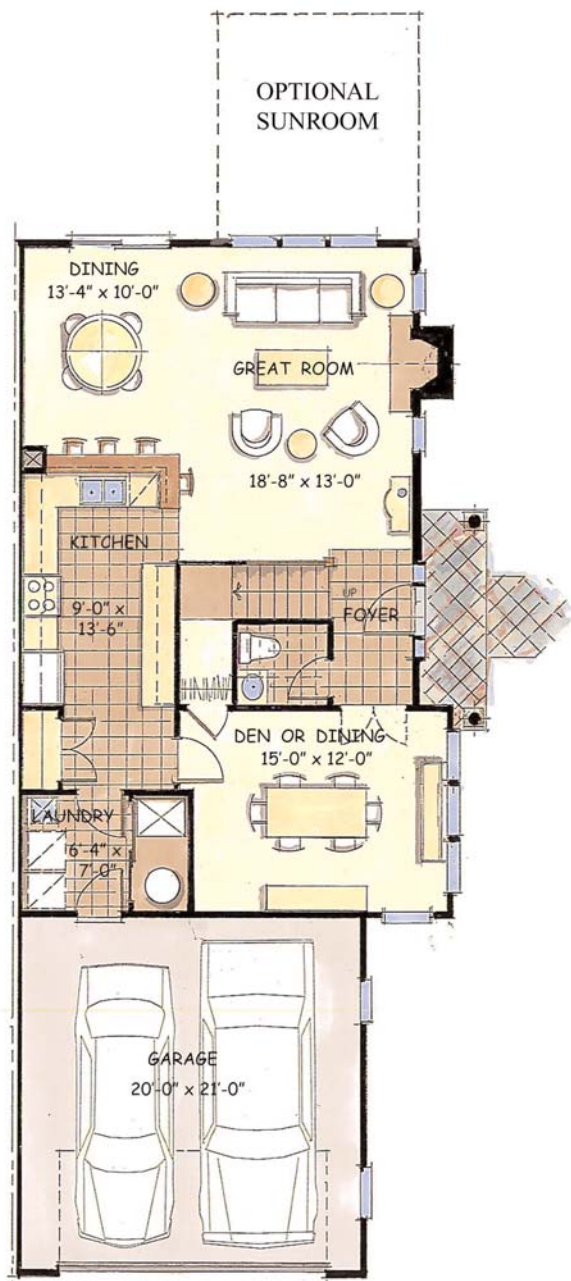

Forest Brook of Westlake

optional sunroom

The Evergreen -1910

KOPF
BUILDERS
www.kopf.net

420 Avon Belden Road
Avon Lake, Ohio 44012
(440) 933-6908 • (440) 871-8234

All information herein was accurate at the time of publication. In order to maintain the high degree of quality and incorporate improvements with greater facility and economy, Kopf Builders reserves the right to make changes in price, specifications, or materials or to change or discontinue models without notice or obligation. Floor plan dimensions are approximate. Renderings are artist's conception. We have successfully and will continue to protect our copyright. 11/29/04