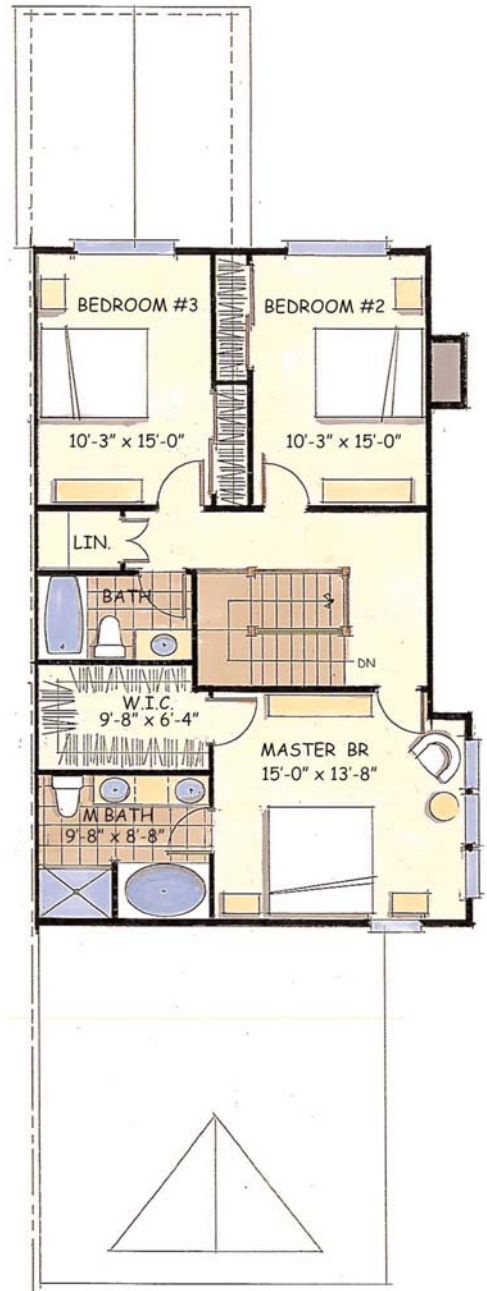

Forest Brook of Westlake

optional sunroom

The Evergreen -1910

KOPF
BUILDERS
www.kopf.net

420 Avon Belden Road
Avon Lake, Ohio 44012
(440) 933-6908 • (440) 871-8234

All information herein was accurate at the time of publication. In order to maintain the high degree of quality and incorporate improvements with greater facility and economy, Kopf Builders reserves the right to make changes in price, specifications, or materials or to change or discontinue models without notice or obligation. Floor plan dimensions are approximate. Renderings are artist's conception. We have successfully and will continue to protect our copyright. 11/29/04