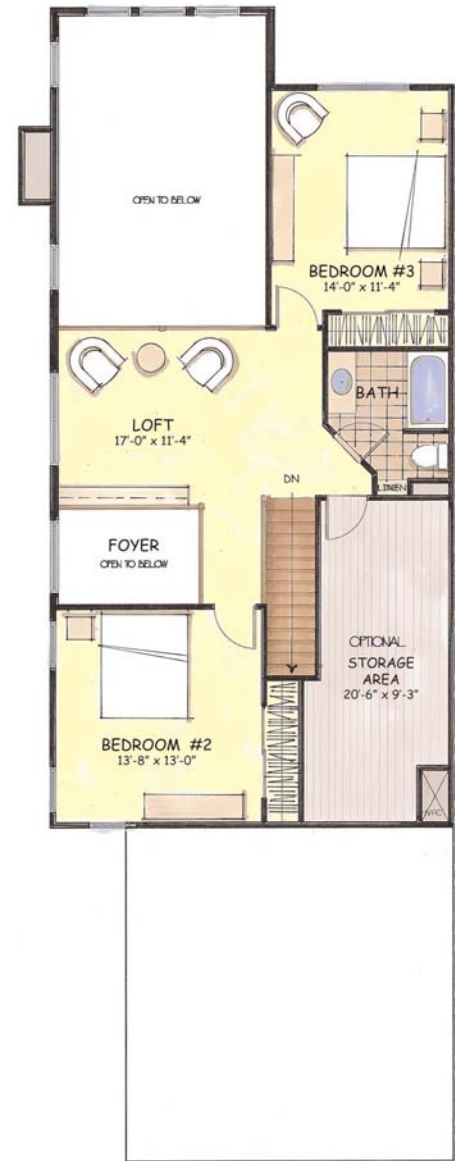

Forest Brook of Westlake

optional sunroom

The Aspen -2015

KOPF
 BUILDERS
www.kopf.net

420 Avon Belden Road
 Avon Lake, Ohio 44012
 (440) 933-6908 • (440) 871-8234

All information herein was accurate at the time of publication. In order to maintain the high degree of quality and incorporate improvements with greater facility and economy, Kopf Builders reserves the right to make changes in price, specifications, or materials or to change or discontinue models without notice or obligation. Floor plan dimensions are approximate. Renderings are artist's conception. We have successfully and will continue to protect our copyright. 11/29/04