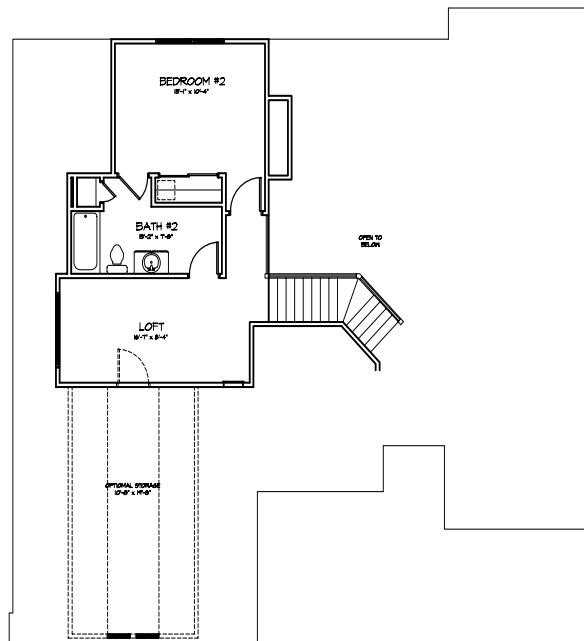

THE ADDINGTON

420 Avon Belden Rd.
Avon Lake, Ohio 44012
440-933-6908/871-8234
www.kopf.net