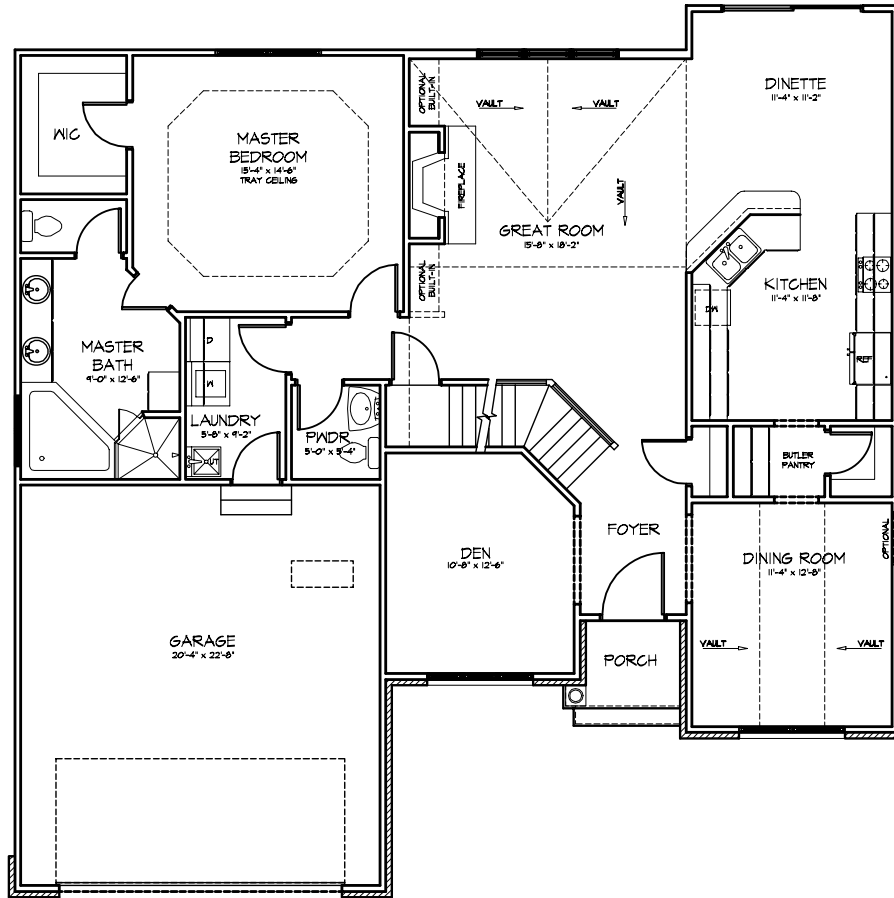

THE ADDINGTON

420 Avon Belden Rd.
Avon Lake, Ohio 44012
440-933-6908/871-8234
www.kopf.net