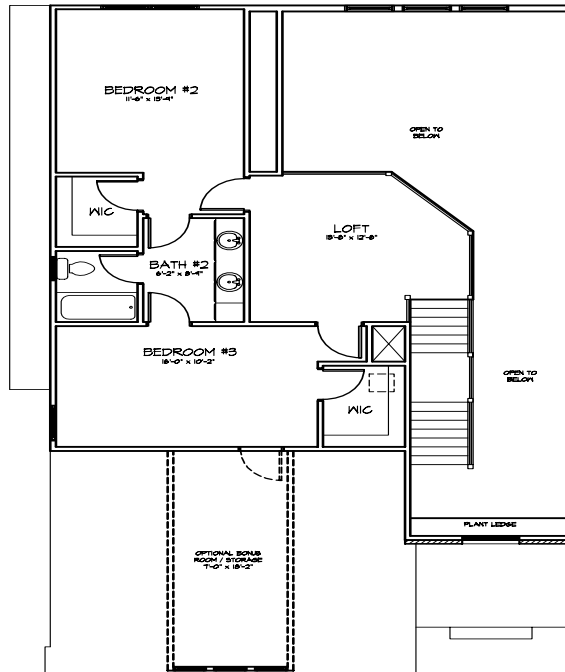

Legacy Pointe

GRANDE MASTERS

THE WESTLEIGH

THE WESTLEIGH

420 Avon Belden Rd.
Avon Lake, Ohio 44012
440-933-6908/871-8234
www.kopf.net