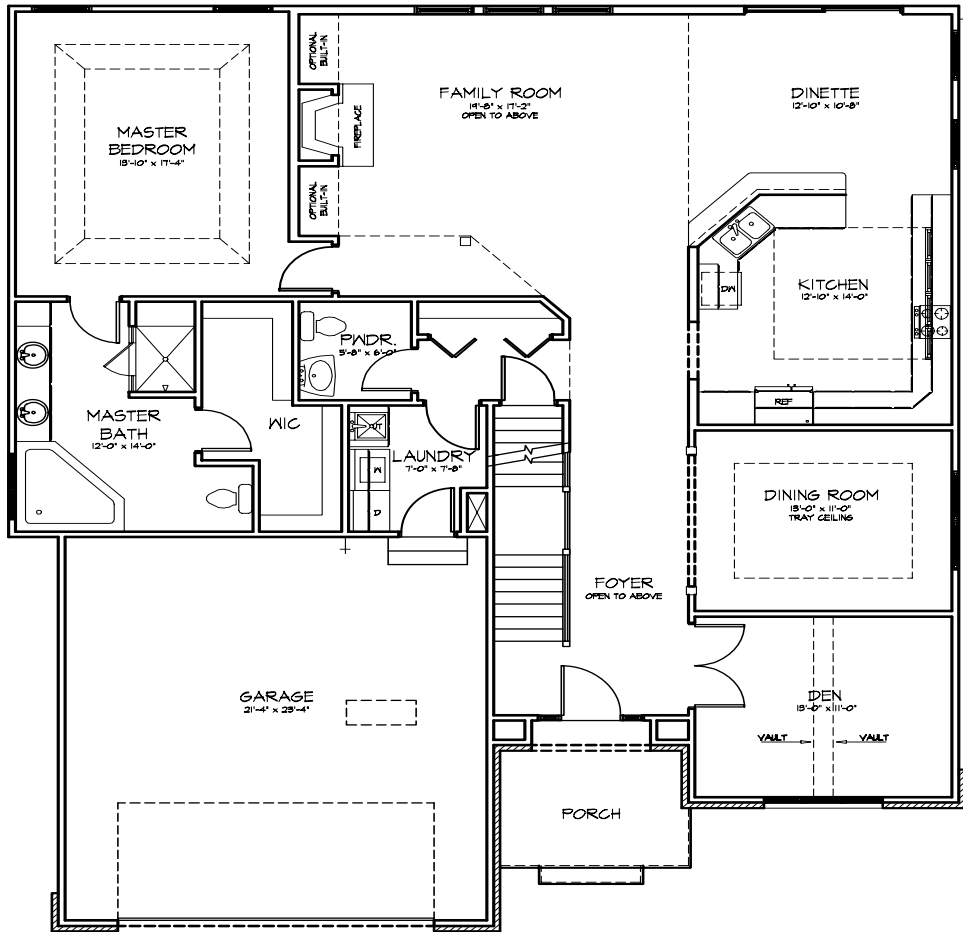

Legacy Pointe

GRANDE MASTERS

THE WESTLEIGH

THE WESTLEIGH

420 Avon Belden Rd.
Avon Lake, Ohio 44012
440-933-6908/871-8234
www.kopf.net