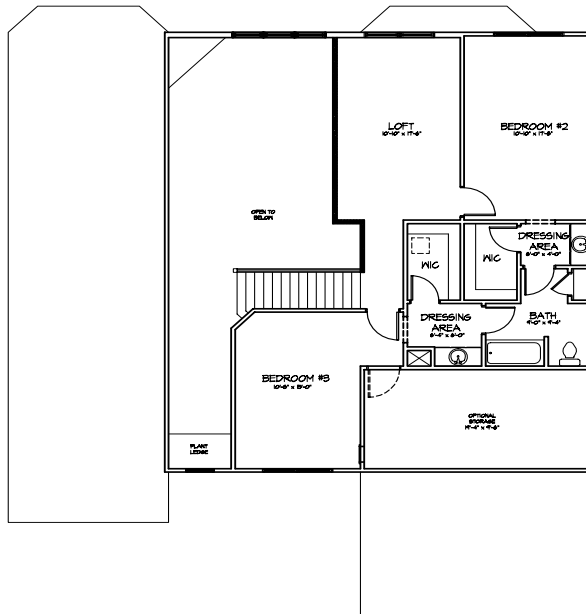

THE WORTHINGTON

420 Avon Belden Rd.
Avon Lake, Ohio 44012
440-933-6908/871-8234
www.kopf.net