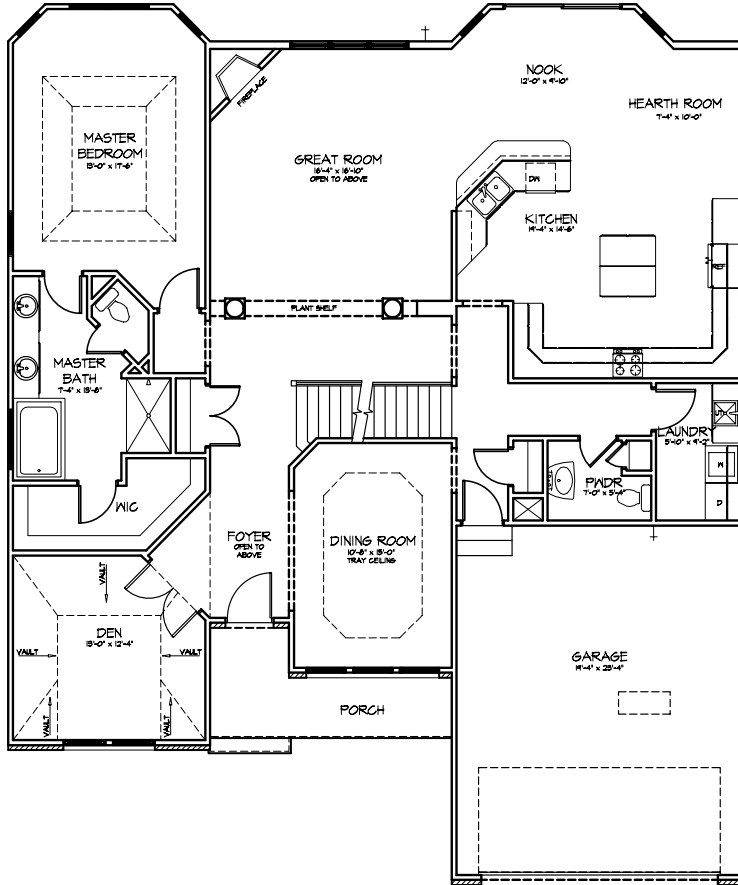

THE WORTHINGTON

420 Avon Belden Rd.
Avon Lake, Ohio 44012
440-933-6908/871-8234
www.kopf.net