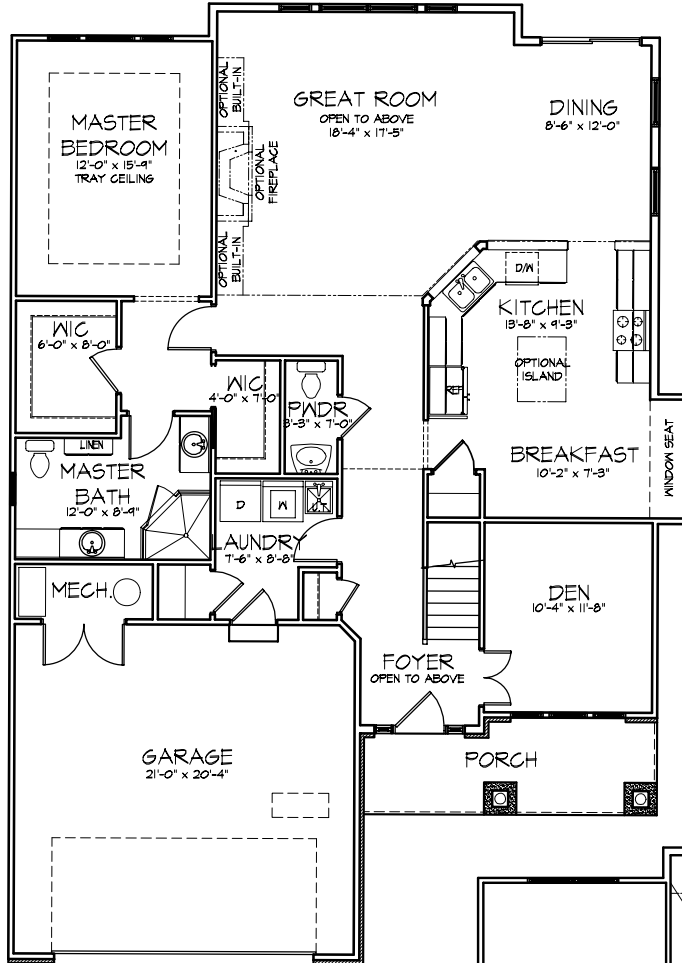

1ST FLOOR PLAN