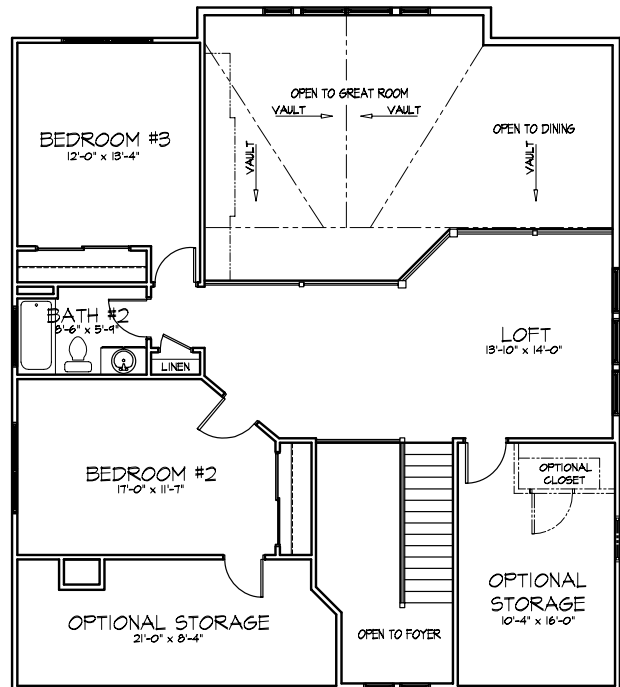

SECOND FLOOR PLAN

THE ASHWELL

420 Avon Belden Rd.
Avon Lake, Ohio 44012
440-933-6908/871-8234
www.kopf.net