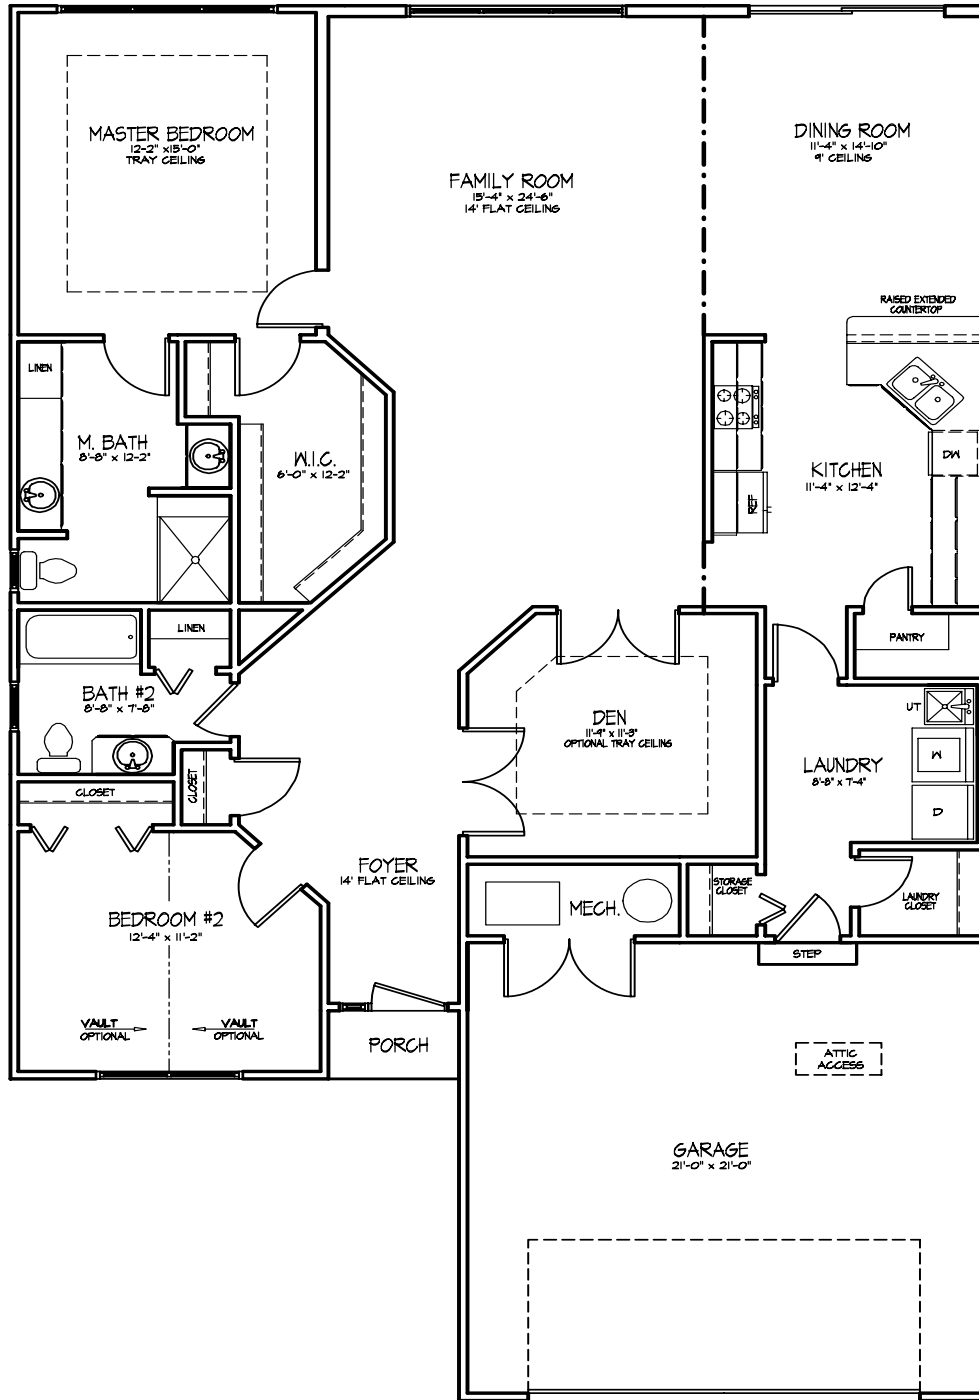

THE PENFIELD

420 Avon Belden Rd.
Avon Lake, Ohio 44012
440-933-6908/871-8234
www.kopf.net