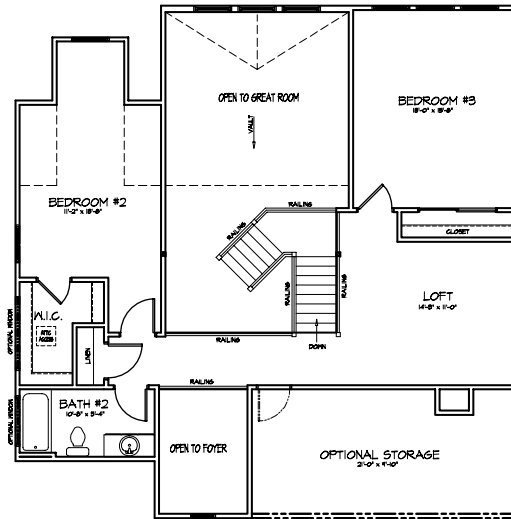

THE SUTCLIFFE

420 Avon Belden Rd.
Avon Lake, Ohio 44012
440-933-6908/871-8234
www.kopf.net