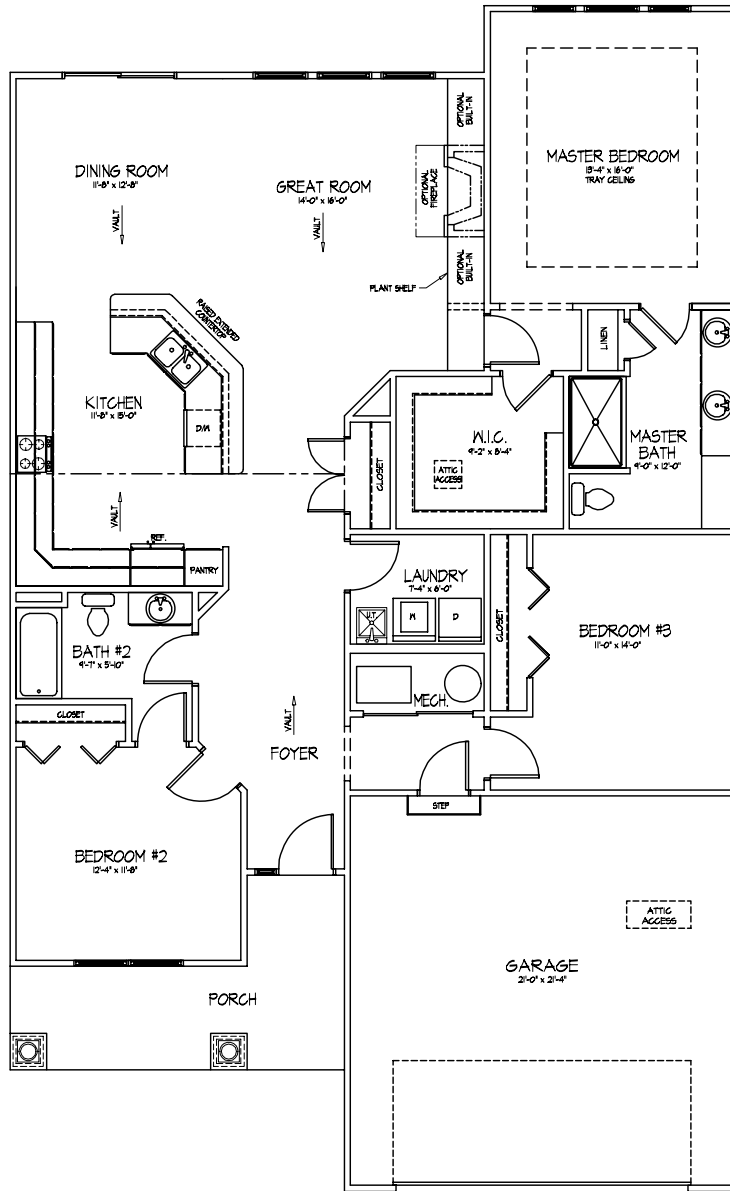

MAIN FLOOR

THE BRIDGEWATER

420 Avon Belden Rd.
Avon Lake, Ohio 44012
440-933-6908/871-8234
www.kopf.net