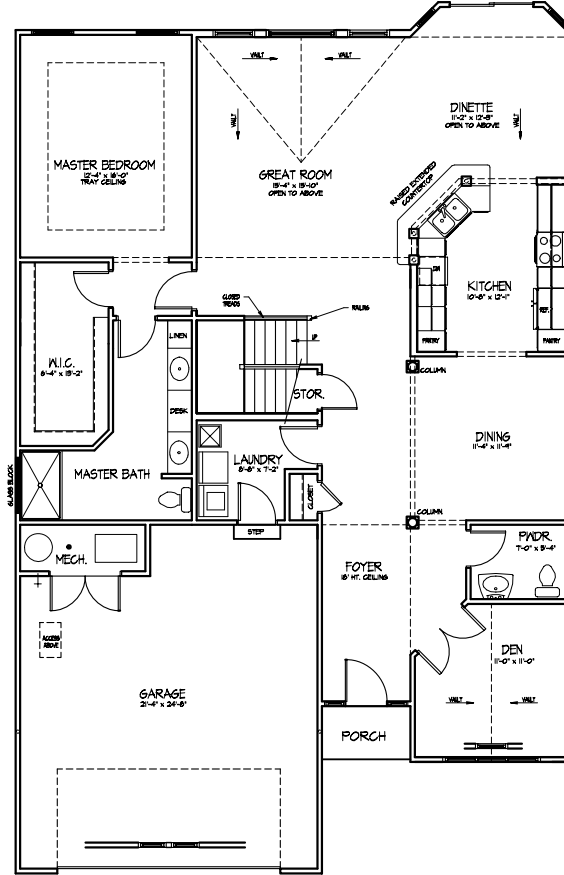

OPTIONAL FIREPLACE

THE CHELWOOD

420 Avon Belden Rd.
Avon Lake, Ohio 44012
440-933-6908/871-8234
www.kopf.net