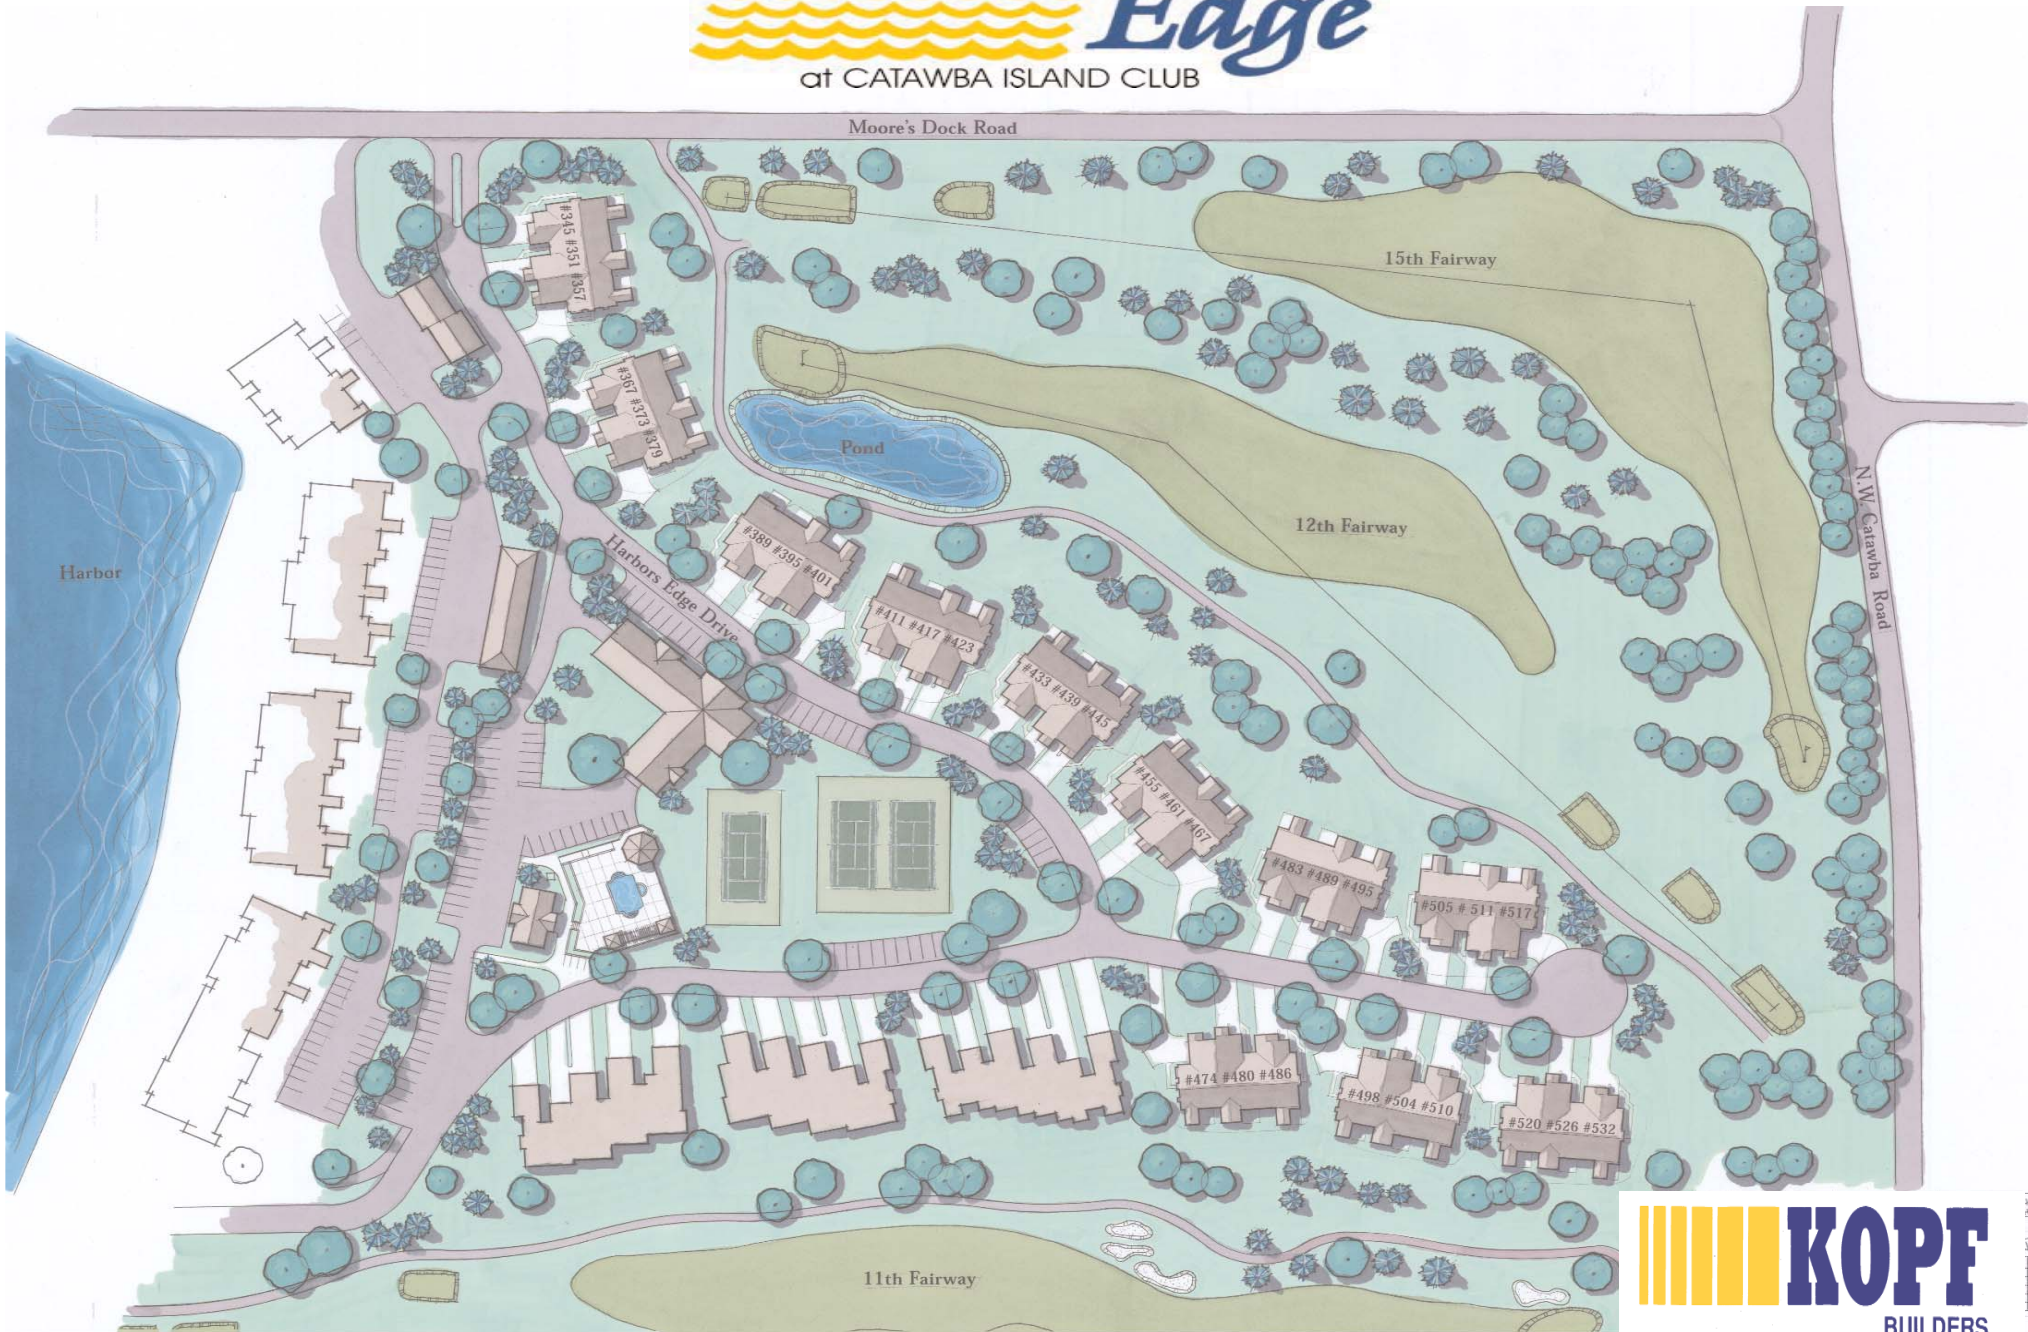

Harbor's Edge

at CATAWBA ISLAND CLUB