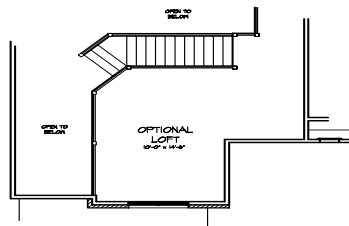

THE BRIGHTON

420 Avon Belden Rd.
Avon Lake, Ohio 44012
440-933-6908/871-8234
www.kopf.net