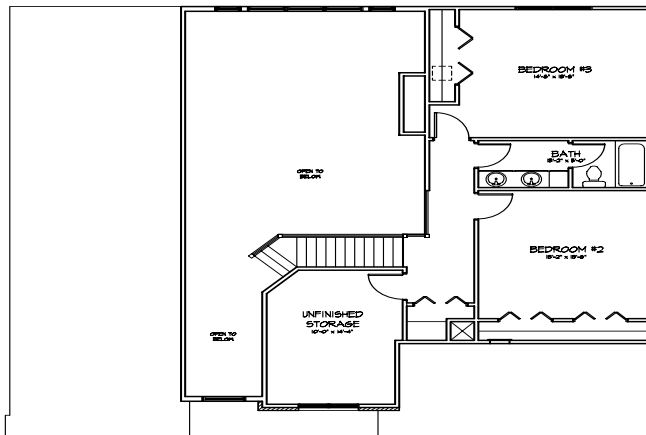

THE BRIGHTON

420 Avon Belden Rd.
Avon Lake, Ohio 44012
440-933-6908/871-8234
www.kopf.net