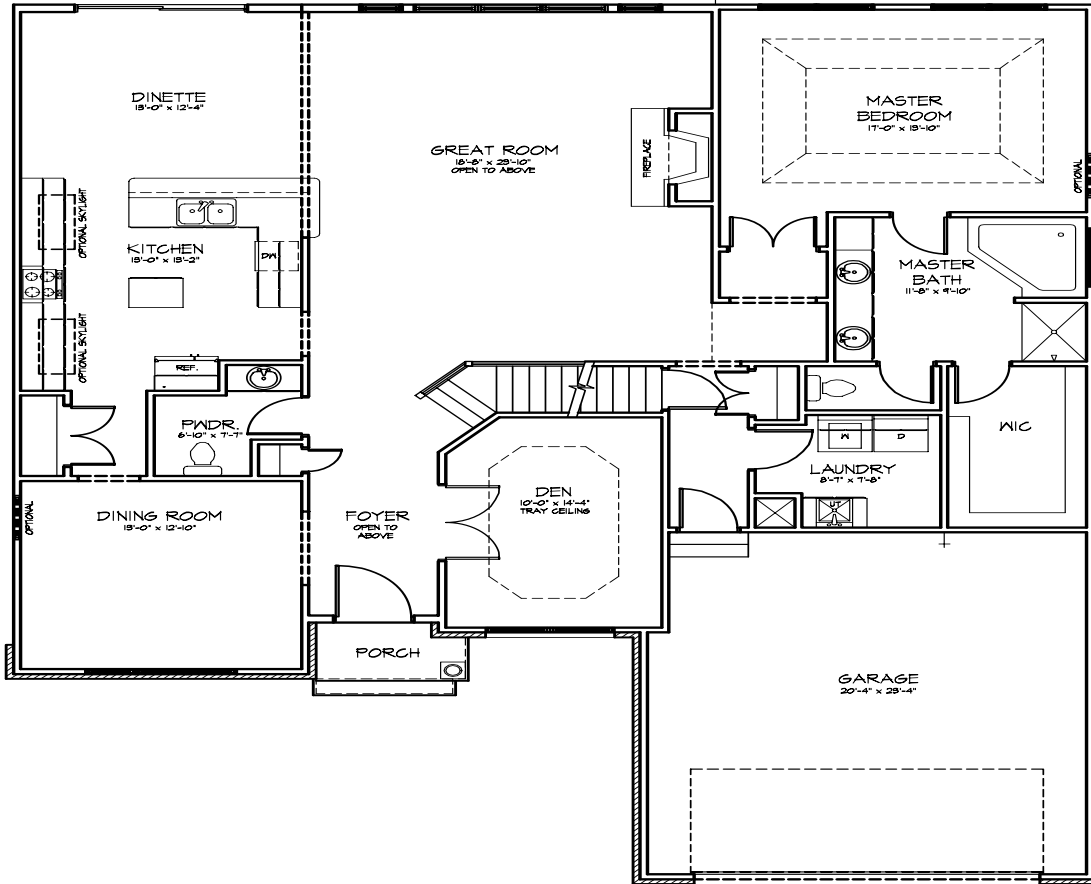

THE BRIGHTON

420 Avon Belden Rd.
Avon Lake, Ohio 44012
440-933-6908/871-8234
www.kopf.net