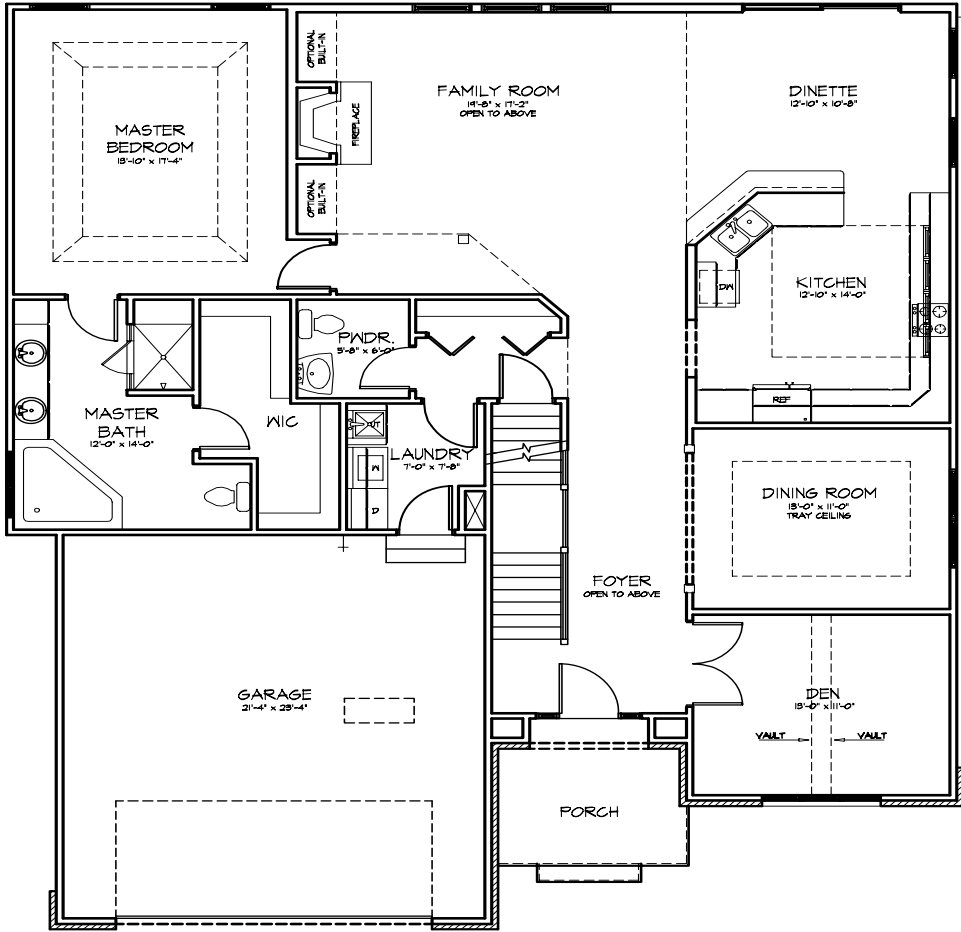

Legacy Pointe

GRANDE MASTERS

THE WESTLEIGH

THE WESTLEIGH

420 Avon Belden Rd.
Avon Lake, Ohio 44012
440-933-6908/871-8234
www.kopf.net