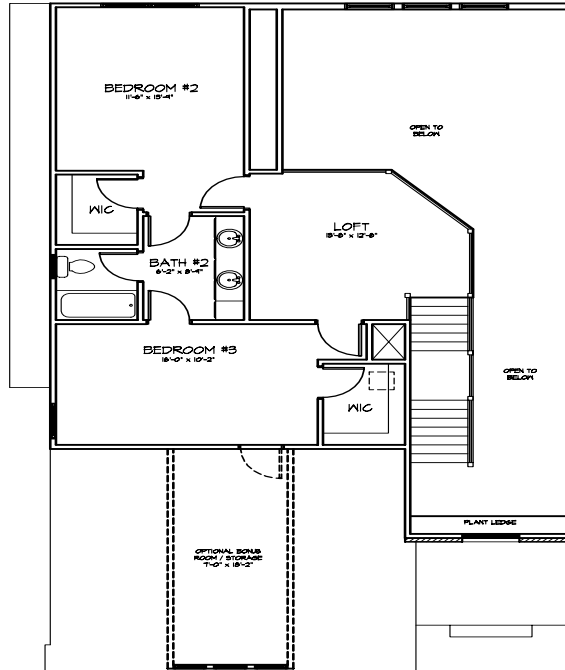

Legacy Pointe

GRANDE MASTERS

THE WESTLEIGH

THE WESTLEIGH

420 Avon Belden Rd.
Avon Lake, Ohio 44012
440-933-6908/871-8234
www.kopf.net