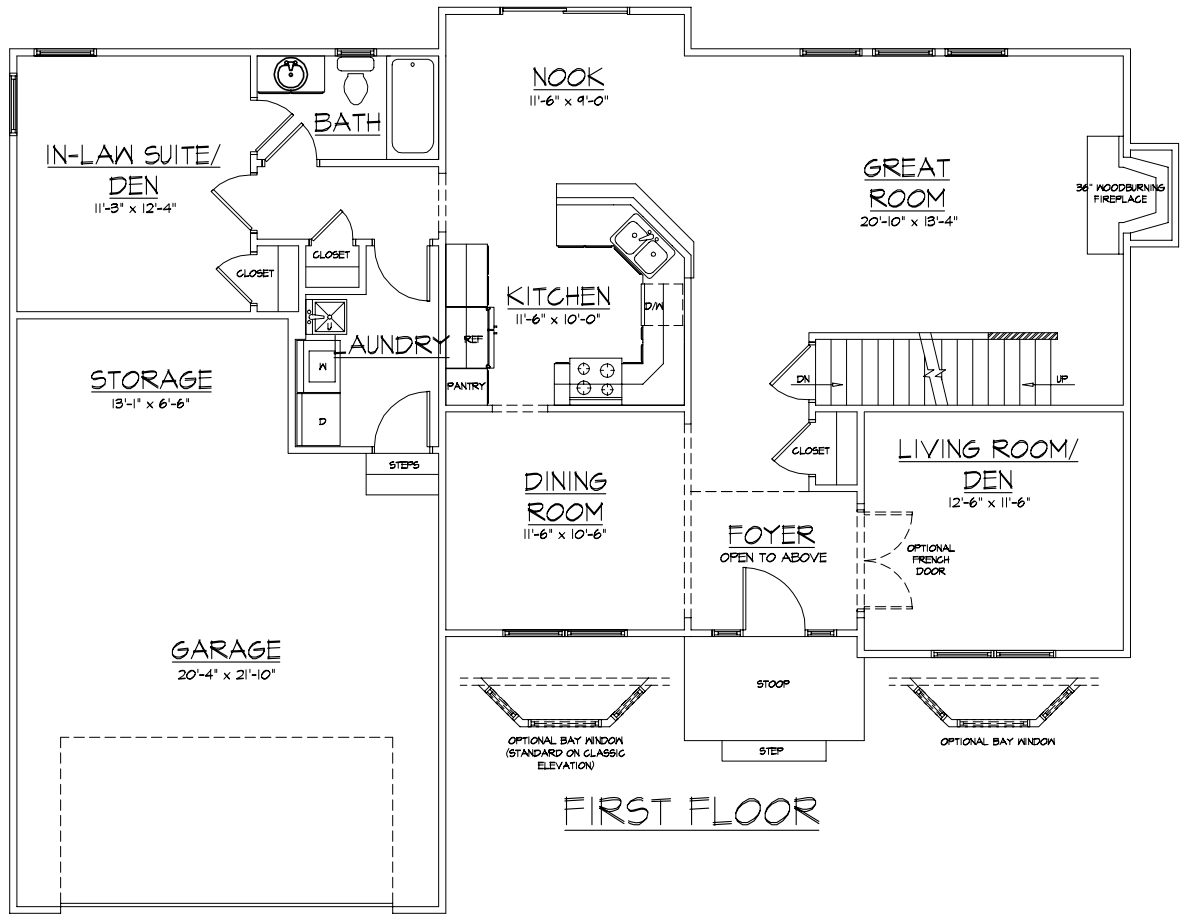

WATERSIDE CROSSINGS

The Bennington

www.kopf.net

420 Avon Belden Road • Avon Lake, Ohio 44012 • (440) 933-6908 • (440) 871-8234

420 Avon Belden Road
 Avon Lake, Ohio 44012
 (440) 933-6908 • (440) 871-8234

Room sizes are approximate. Prices, floorplans, specifications and materials used are subject to change without notice. Elevations are artists renderings. Product development is an on-going process and future homes may show design changes. Please see the project sales manager for details.