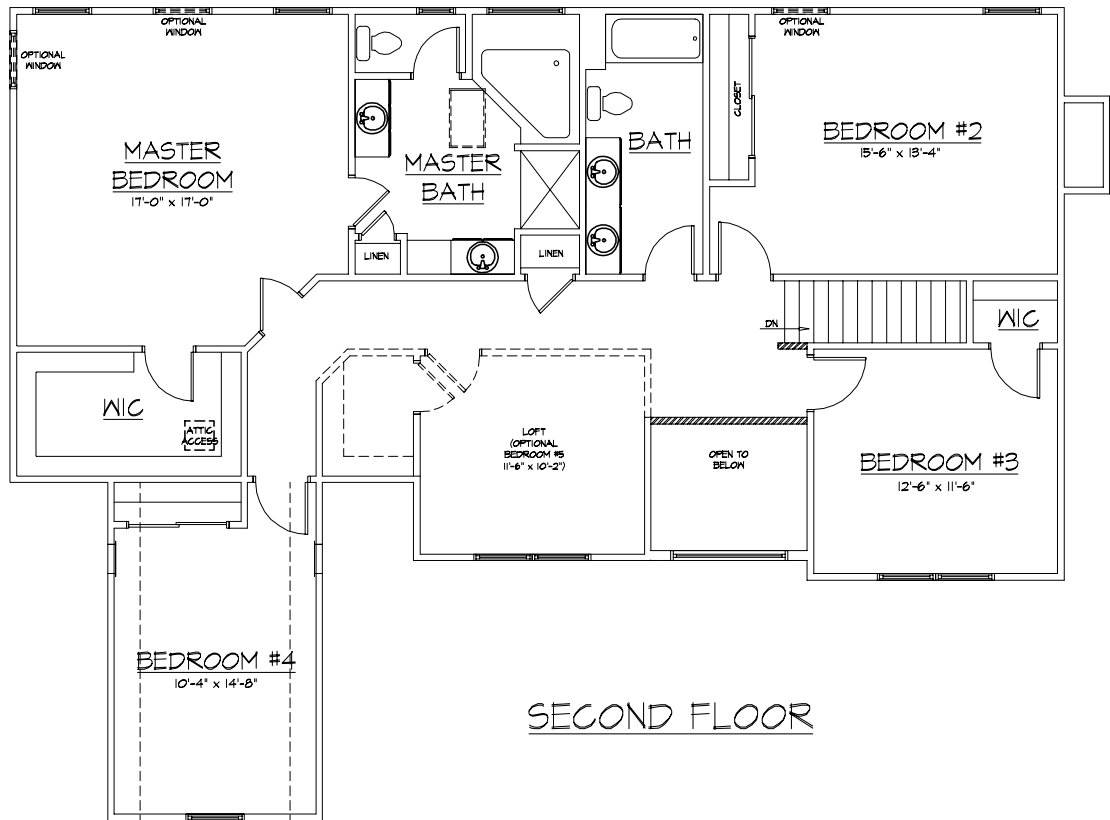

WATERSIDE CROSSINGS

The Bennington

www.kopf.net

420 Avon Belden Road • Avon Lake, Ohio 44012 • (440) 933-6908 • (440) 871-8234

420 Avon Belden Road
 Avon Lake, Ohio 44012
 (440) 933-6908 • (440) 871-8234

Room sizes are approximate. Prices, floorplans, specifications and materials used are subject to change without notice. Elevations are artists renderings. Product development is an on-going process and future homes may show design changes. Please see the project sales manager for details.