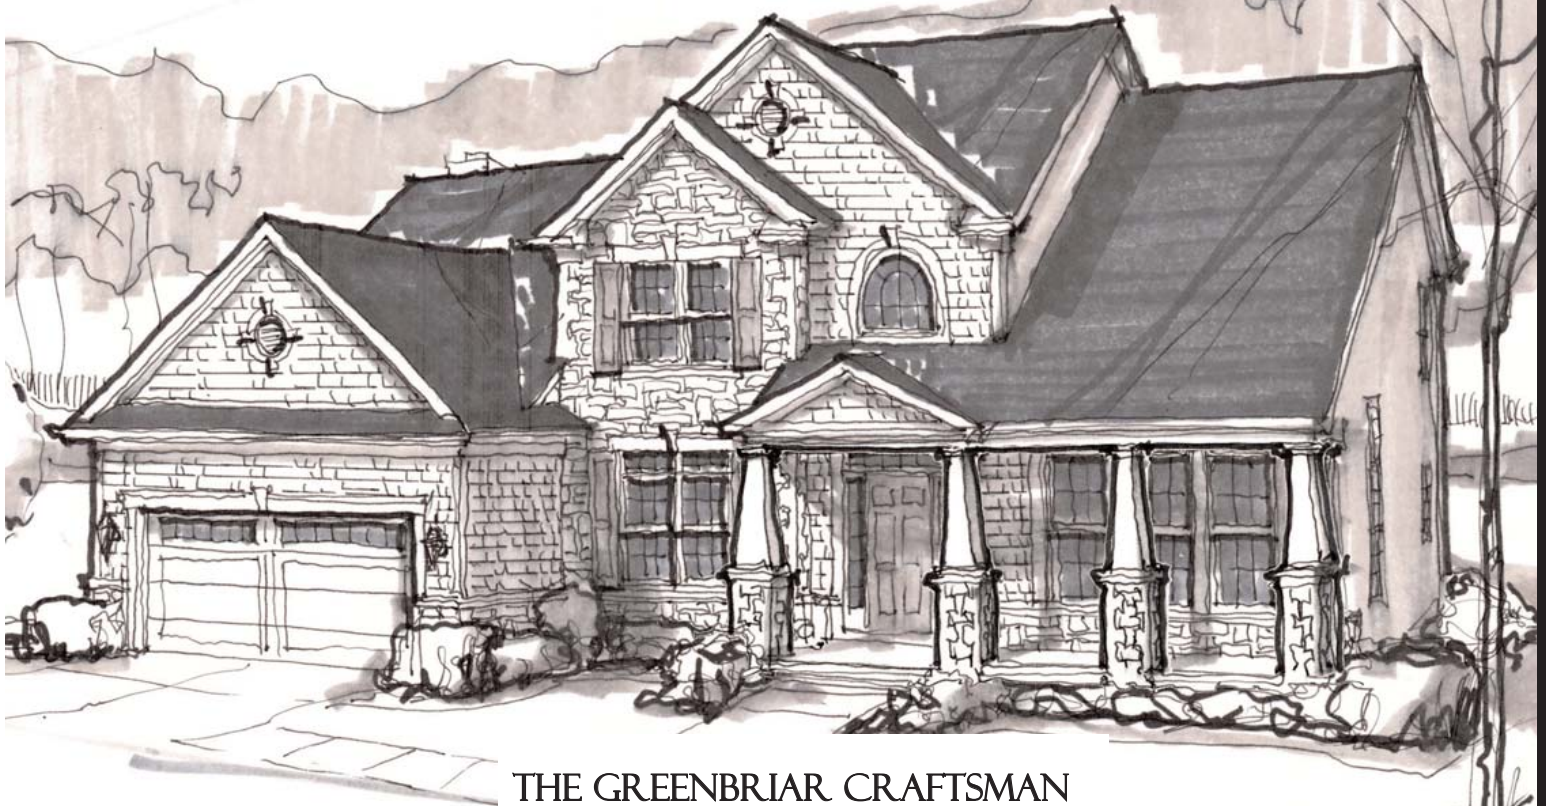

The Woods
at Legacy Pointe

THE GREENBRIAR CRAFTSMAN