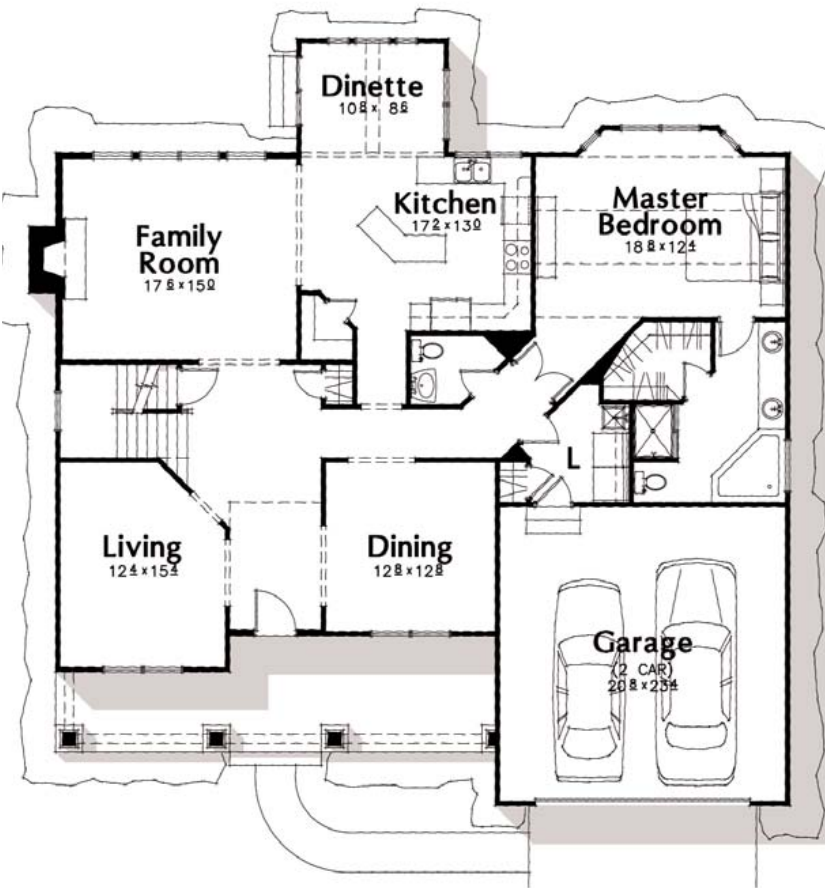

The Woods
at Legacy Pointe

THE REDSTONE CRAFTSMAN

THE REDSTONE EUROPEAN

THE REDSTONE TRADITIONAL

KOPF
BUILDERS

www.kopf.net

420 Avon Belden Road • Avon Lake, Ohio 44012 • (440) 933-6908 • (440) 871-8234

420 Avon Belden Road
Avon Lake, Ohio 44012
(440) 933-6908 (440) 871-8234

Room sizes are approximate. Prices, floorplans, specifications and materials used are subject to change without notice. Elevations are artists renderings. Product development is an ongoing process and future homes may show design changes. Please see the project sales manager for details.