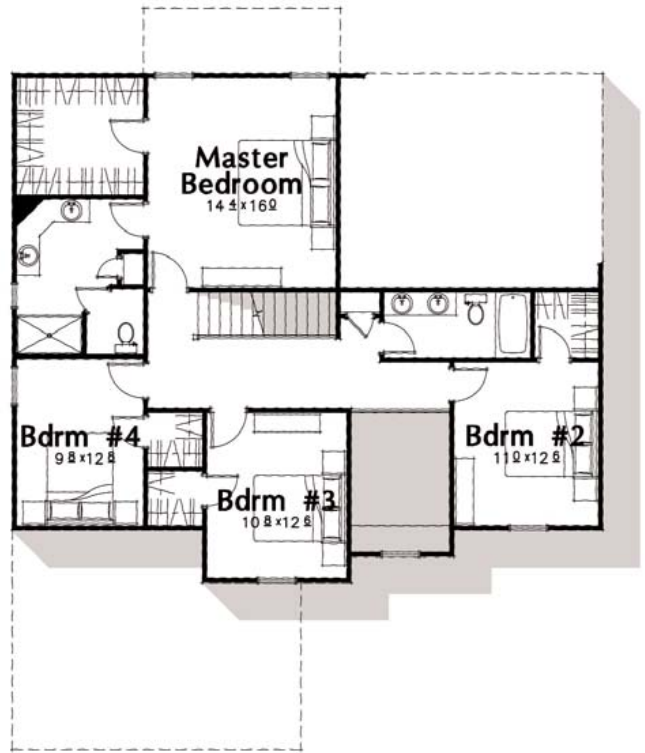

6/1/12

The Woods
at Legacy Pointe

THE MUIRFIELD CRAFTSMAN

THE MUIRFIELD EUROPEAN

THE MUIRFIELD TRADITIONAL

KOPF
BUILDERS

www.kopf.net

420 Avon Belden Road • Avon Lake, Ohio 44012 • (440) 933-6908 • (440) 871-8234