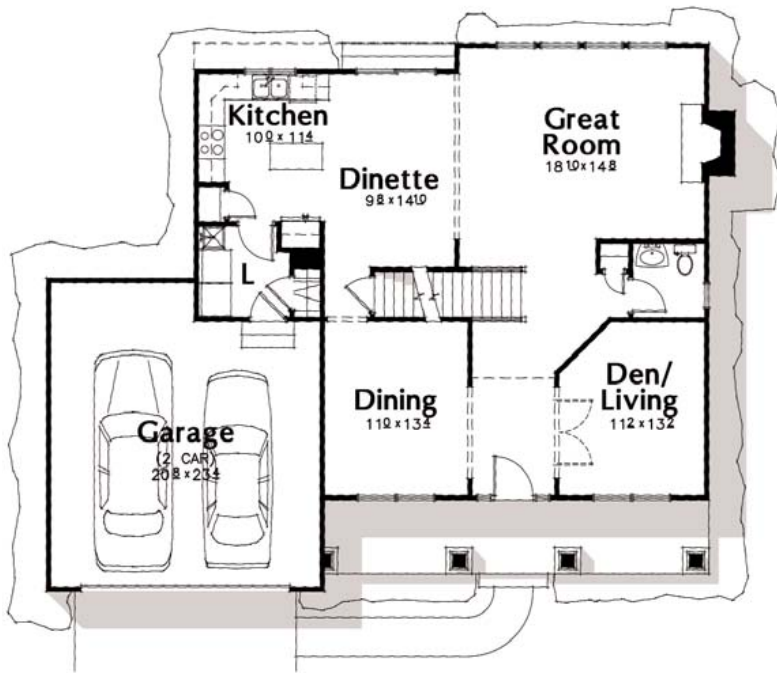

Room sizes are approximate. Prices, floorplans, specifications and materials used are subject to change without notice. Elevations are artists renderings. Product development is an ongoing process and future homes may show design changes. Please see the project sales manager for details.

The Woods
at Legacy Pointe

THE SUMMERLIN CRAFTSMAN

THE SUMMERLIN EUROPEAN

THE SUMMERLIN TRADITIONAL

KOPF
BUILDERS

www.kopf.net

420 Avon Belden Road • Avon Lake, Ohio 44012 • (440) 933-6908 • (440) 871-8234

420 Avon Belden Road
Avon Lake, Ohio 44012
(440) 933-6908 (440) 871-8234