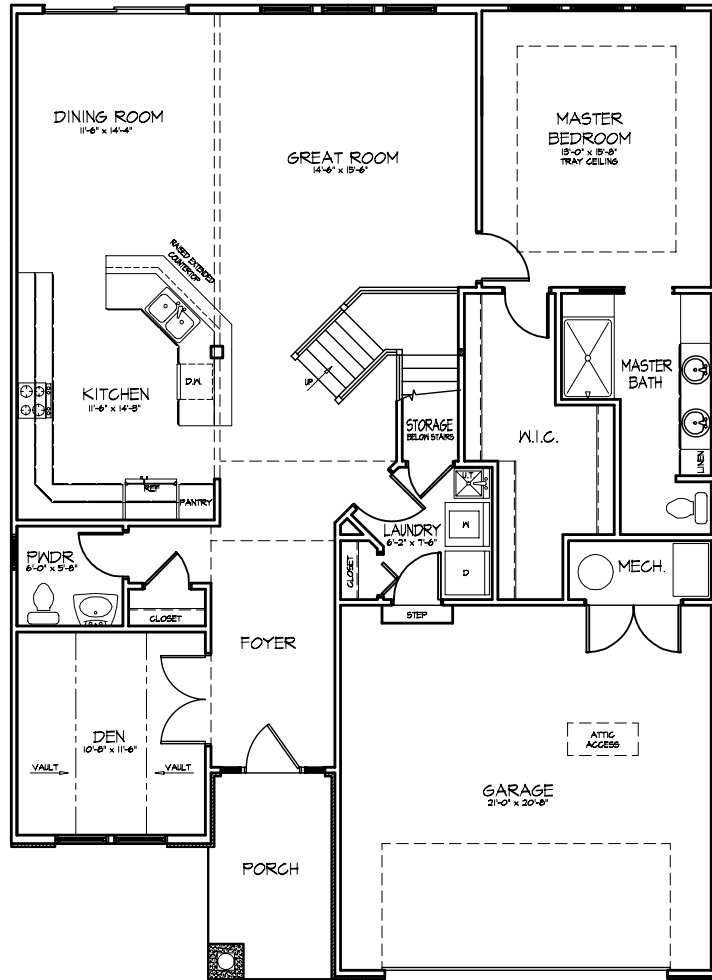

THE SUTCLIFFE

420 Avon Belden Rd.
Avon Lake, Ohio 44012
440-933-6908/871-8234
www.kopf.net