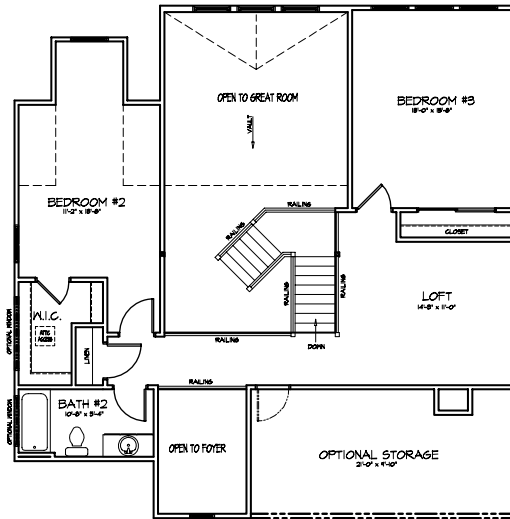

THE SUTCLIFFE

420 Avon Belden Rd.
Avon Lake, Ohio 44012
440-933-6908/871-8234
www.kopf.net