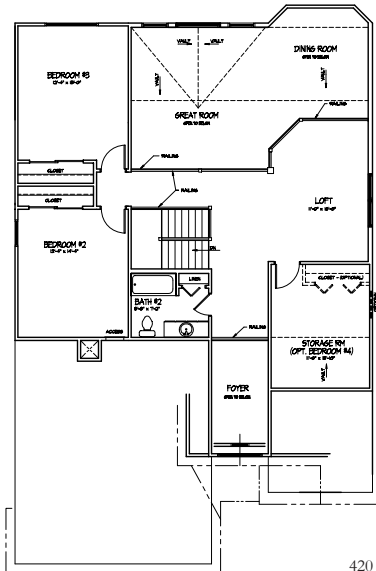

OPTIONAL FIREPLACE

THE CHELWOOD

420 Avon Belden Rd.
Avon Lake, Ohio 44012
440-933-6908/871-8234
www.kopf.net