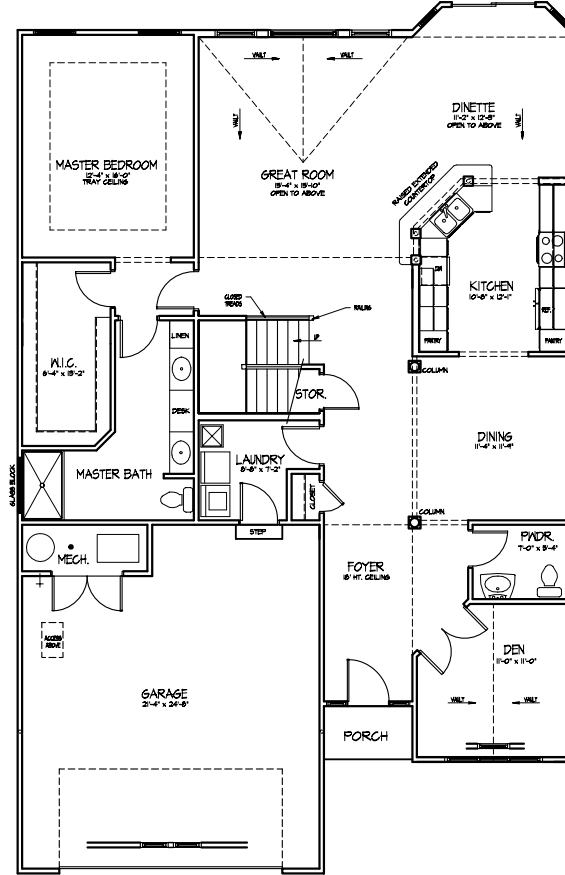

OPTIONAL FIREPLACE

THE CHELWOOD

420 Avon Belden Rd.
Avon Lake, Ohio 44012
440-933-6908/871-8234
www.kopf.net