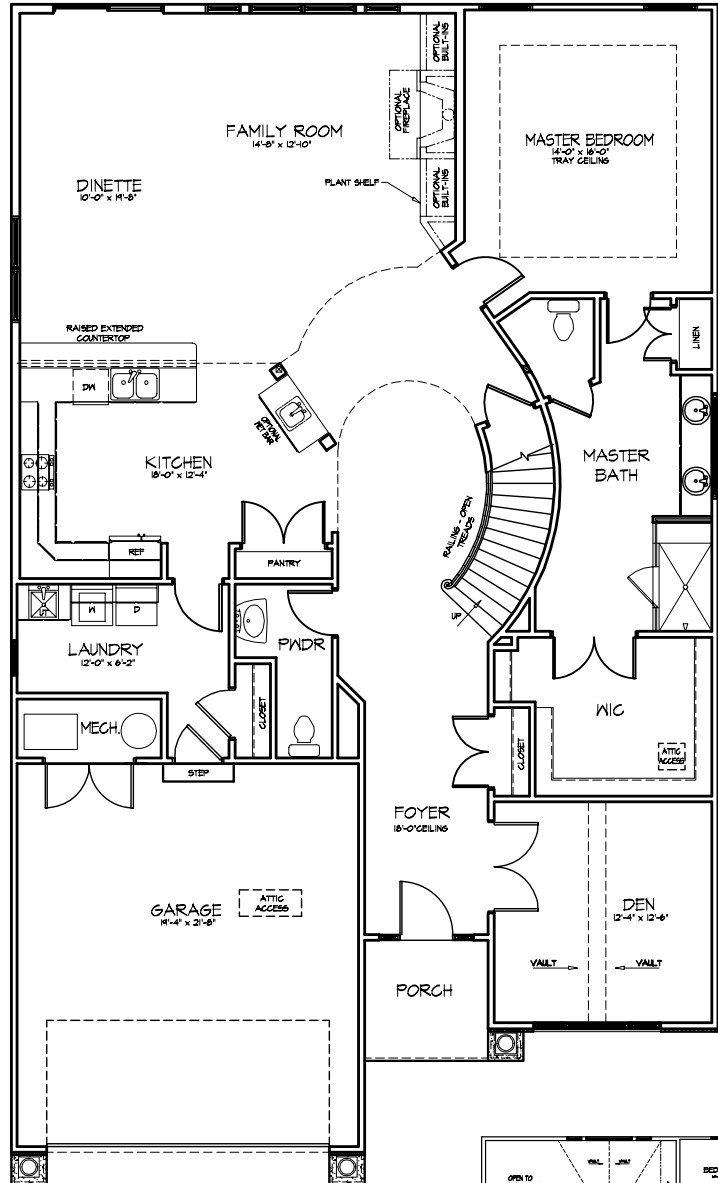

THE WOODMOR

420 Avon Belden Rd.
Avon Lake, Ohio 44012
440-933-6908/871-8234
www.kopf.net