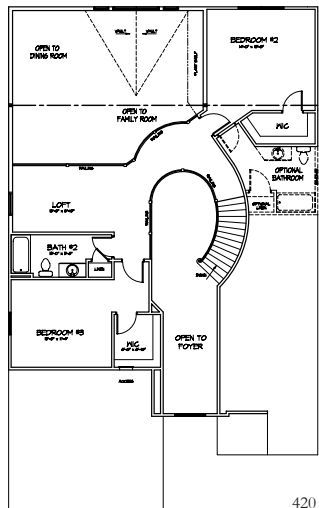

THE WOODMOR

420 Avon Belden Rd.
Avon Lake, Ohio 44012
440-933-6908/871-8234
www.kopf.net