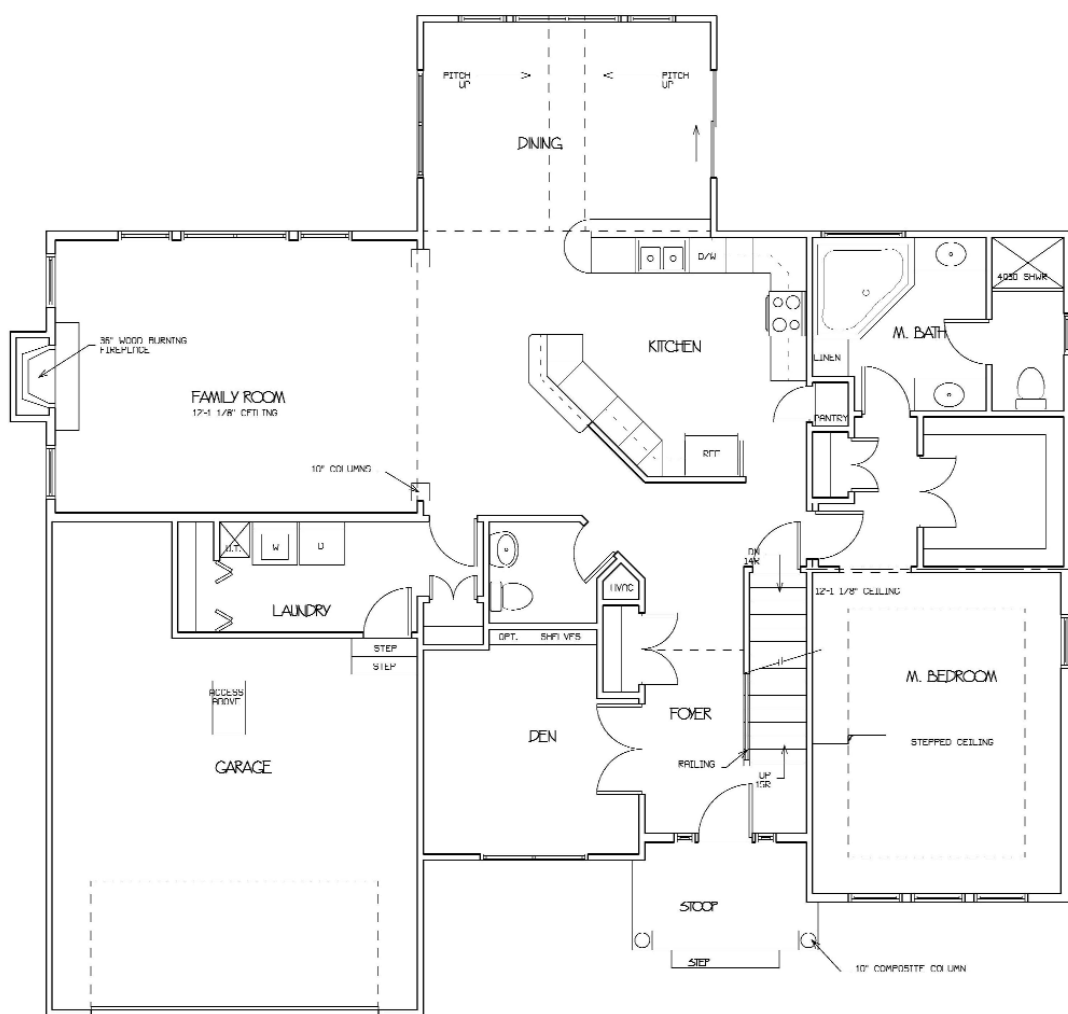

WATERSIDE CROSSINGS

The Wyndham

www.kopf.net

420 Avon Belden Road Avon Lake, Ohio 44012 (440) 933-6908 (440) 871-8234

KOPF
BUILDERS

420 Avon Belden Road
Avon Lake, Ohio 44012
(440) 933-6908 (440) 871-8234

Room sizes are approximate. Prices, floorplans, specifications and materials used are subject to change without notice. Elevations are artist's renderings. Product development is an on-going process and future homes may show design changes. Please see the project sales manager for details.