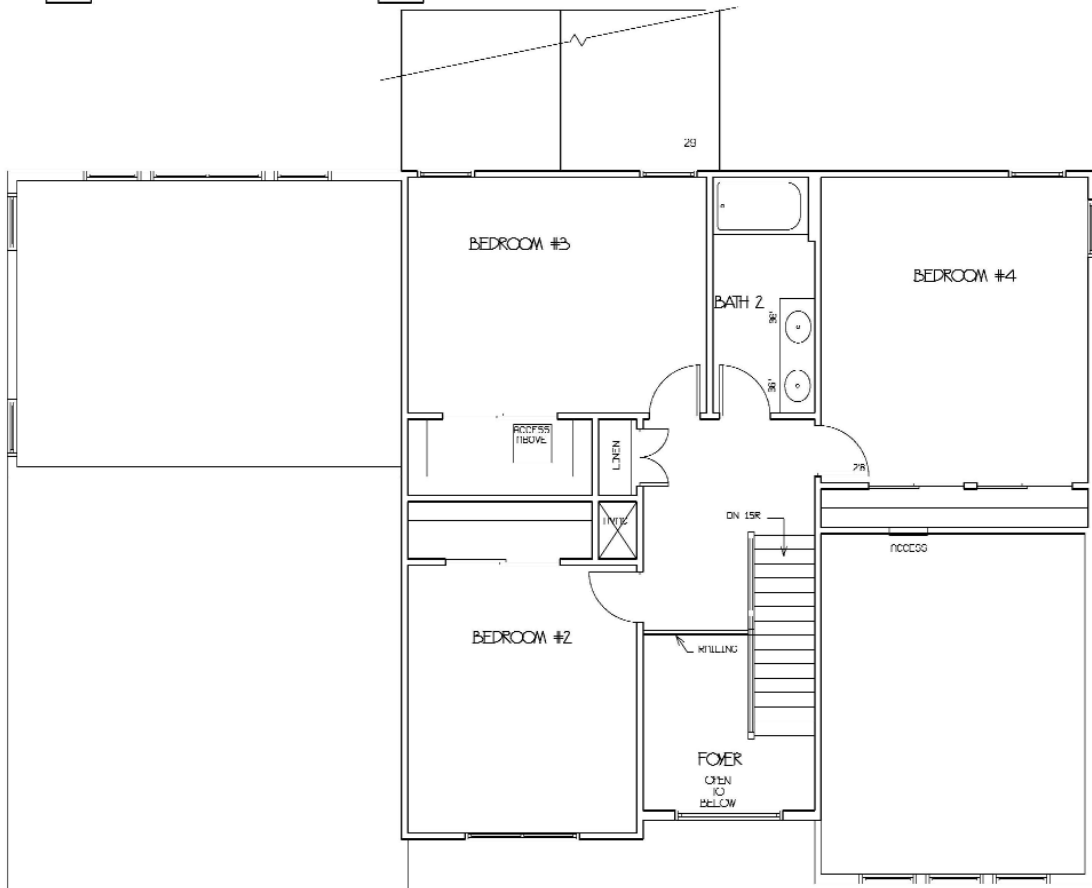

WATERSIDE CROSSINGS

The Wyndham

www.kopf.net

420 Avon Belden Road Avon Lake, Ohio 44012 (440) 933-6908 (440) 871-8234

KOPF
BUILDERS

420 Avon Belden Road
Avon Lake, Ohio 44012
(440) 933-6908 (440) 871-8234

Room sizes are approximate. Prices, floorplans, specifications and materials used are subject to change without notice. Elevations are artist's renderings. Product development is an on-going process and future homes may show design changes. Please see the project sales manager for details.