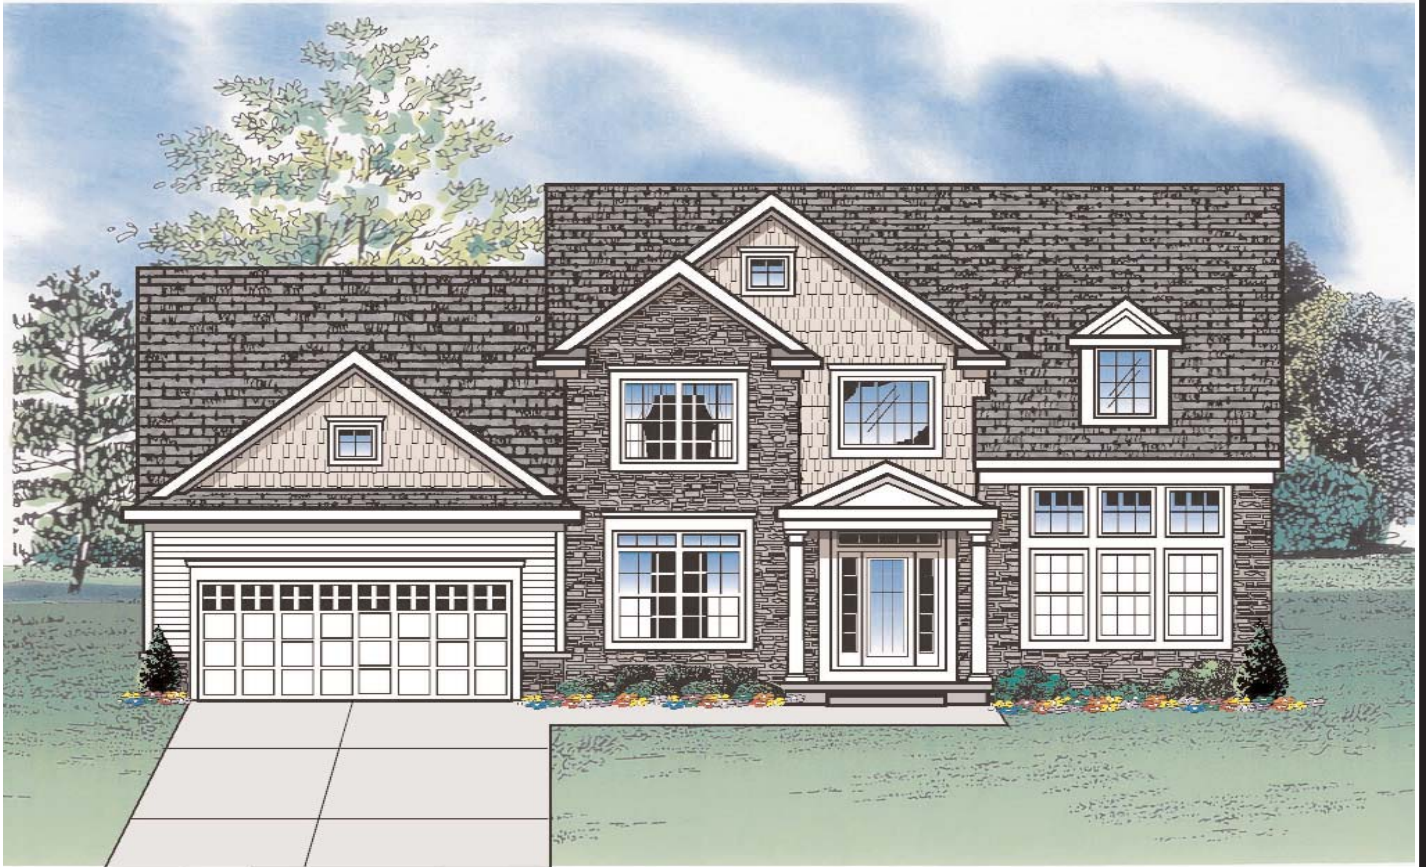

WATERSIDE CROSSINGS

The Wyndham

www.kopf.net

420 Avon Belden Road Avon Lake, Ohio 44012 (440) 933-6908 (440) 871-8234

KOPF
BUILDERS

420 Avon Belden Road
Avon Lake, Ohio 44012
(440) 933-6908 (440) 871-8234

Room sizes are approximate. Prices, floorplans, specifications and materials used are subject to change without notice. Elevations are artist's renderings. Product development is an on-going process and future homes may show design changes. Please see the project sales manager for details.