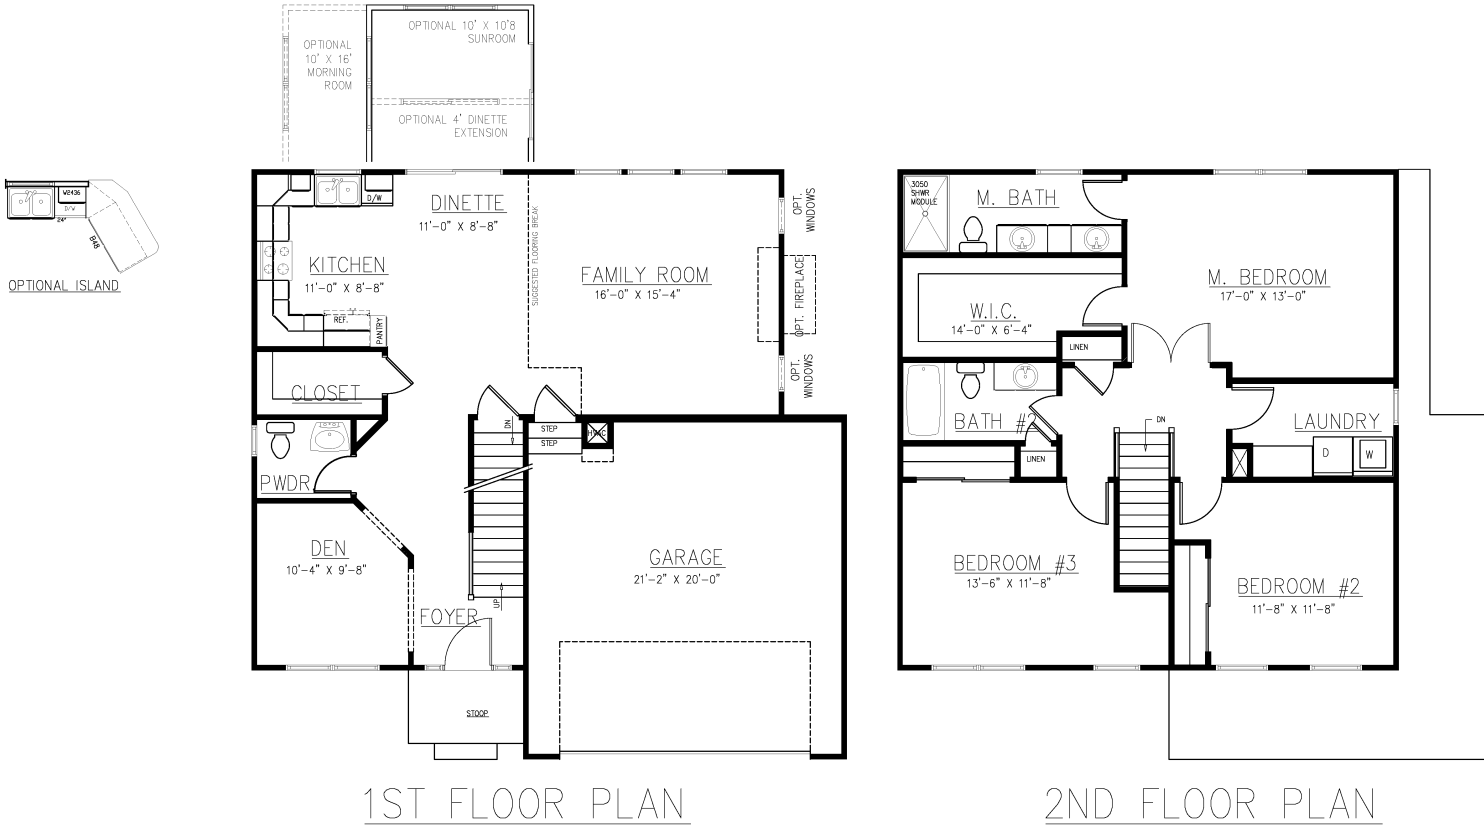

WATERSIDE CROSSINGS

The Daventry

www.kopf.net

420 Avon Belden Road • Avon Lake, Ohio 44012 • (440) 933-6908 • (440) 871-8234

The Daventry

420 Avon Belden Road
Avon Lake, Ohio 44012
(440) 933-6908 • (440) 871-8234

Room sizes are approximate. Prices, floorplans, specifications and materials used are subject to change without notice. Elevations are artists renderings. Product development is an on-going process and future homes may show design changes. Please see the project sales manager for details.