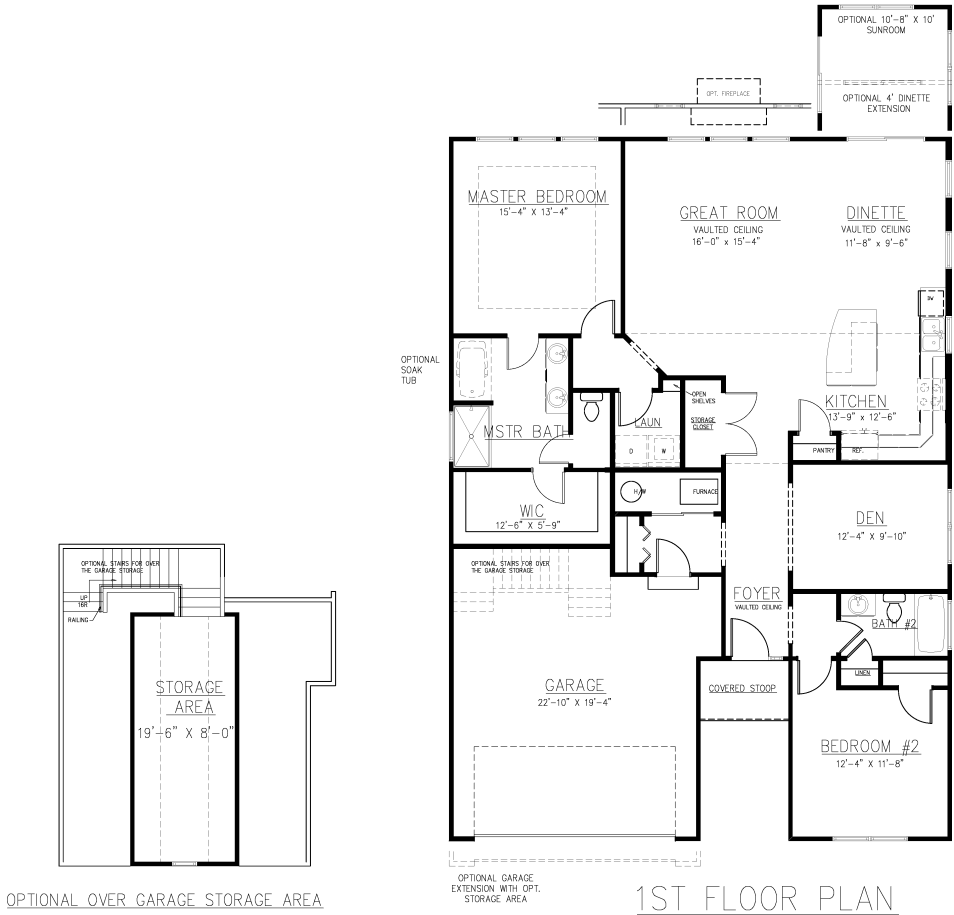

WATERSIDE CROSSINGS

The Sutton

www.kopf.net

420 Avon Belden Road • Avon Lake, Ohio 44012 • (440) 933-6908 • (440) 871-8234

The Sutton

420 Avon Belden Road
 Avon Lake, Ohio 44012
 (440) 933-6908 • (440) 871-8234

Room sizes are approximate. Prices, floorplans, specifications and materials used are subject to change without notice. Elevations are artists renderings. Product development is an on-going process and future homes may show design changes. Please see the project sales manager for details.