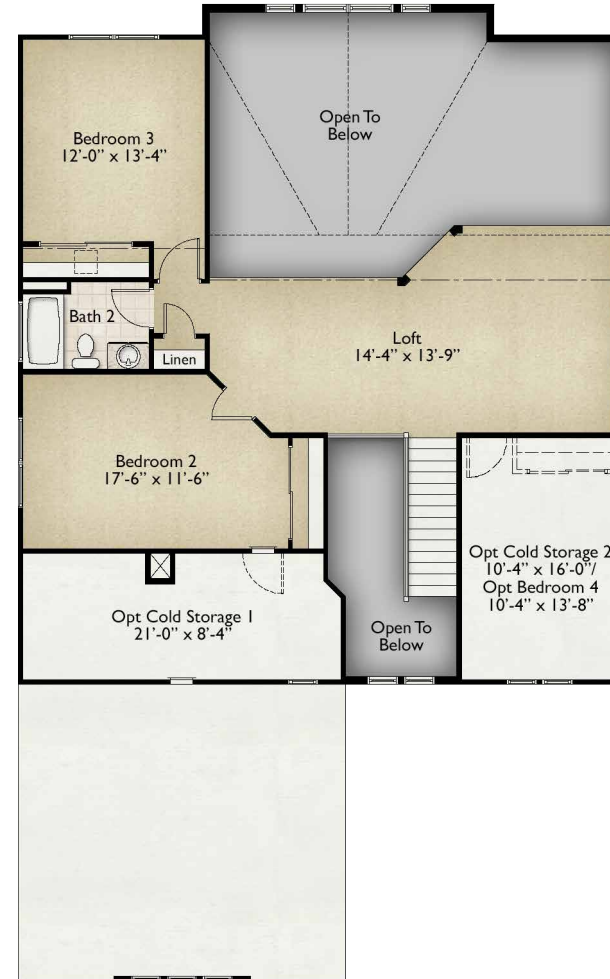

Harbor's
Edge
at CATAWBA ISLAND CLUB

Flagship

 **KOPF**
BUILDERS

440-396-1264
www.kopf.net

Flagship

1st Floor

2nd Floor