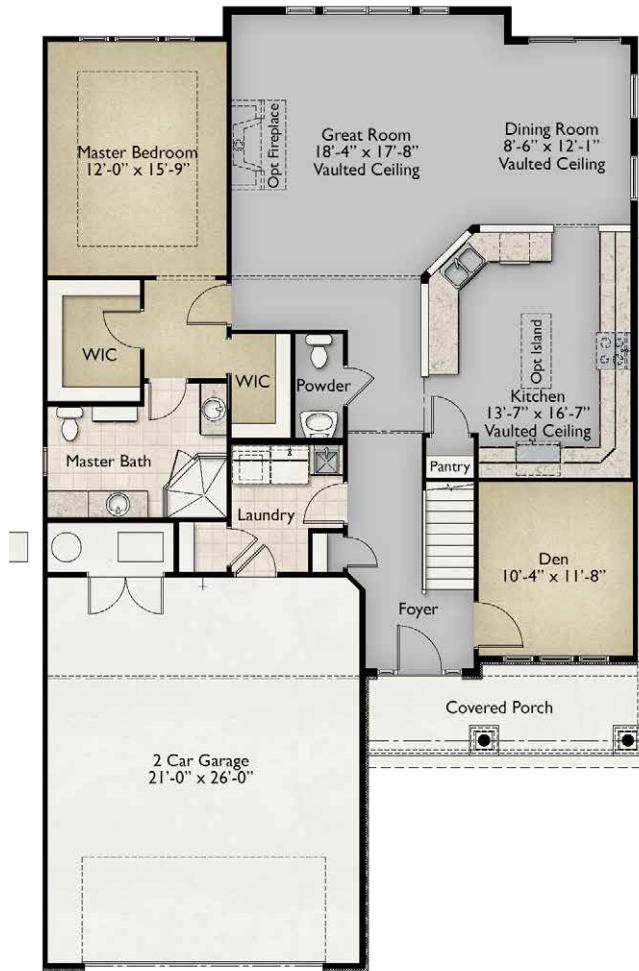

Harbor's
Edge
at CATAWBA ISLAND CLUB

Flagship

 **KOPF**
BUILDERS

440-396-1264
www.kopf.net

Flagship

1st Floor

2nd Floor